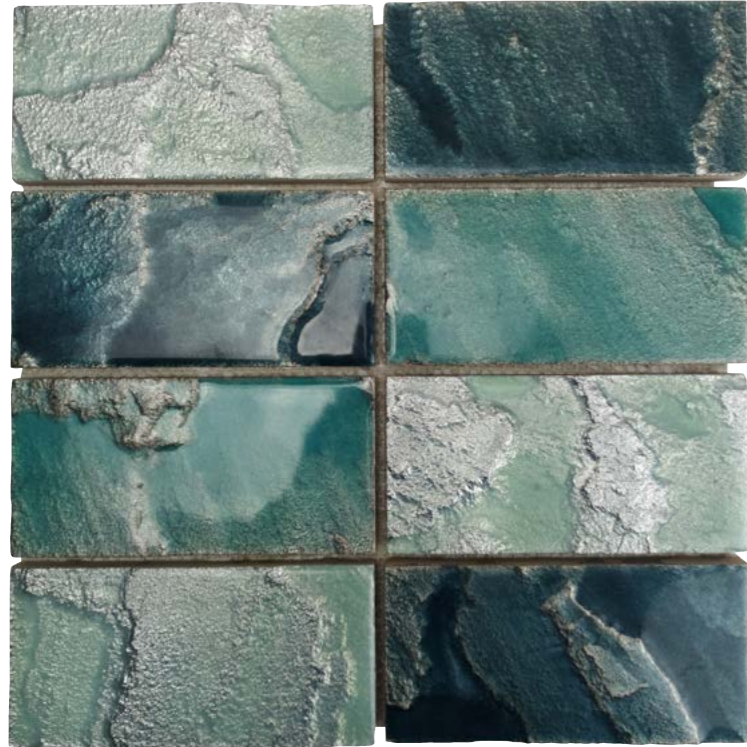

# Mosaics

Stone Mosaic

✦ 11mm   **11"x11"**  
28x28 cm