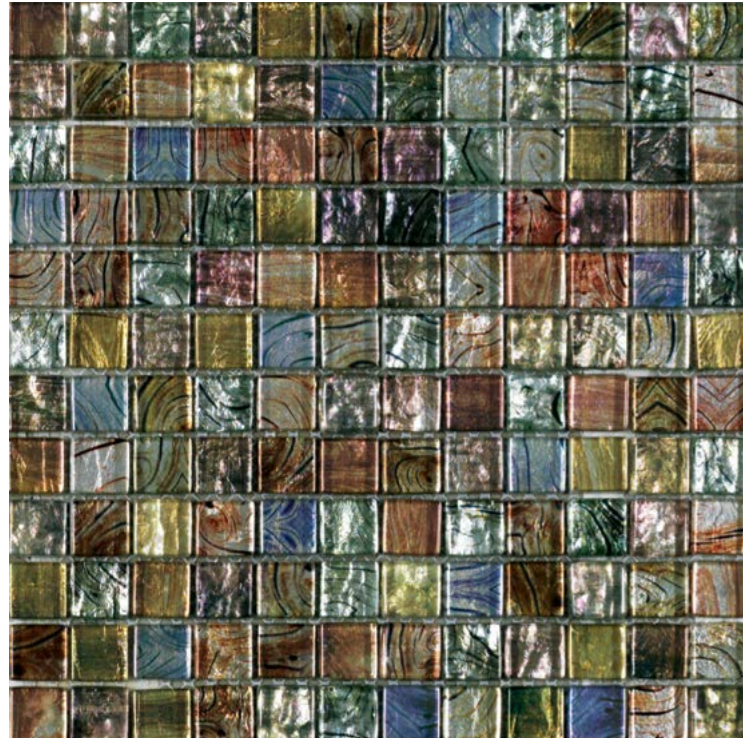

# Mosaics

Glass Mosaics

8mm  **11.8"x11.8"**  
29.9x29.9 cm