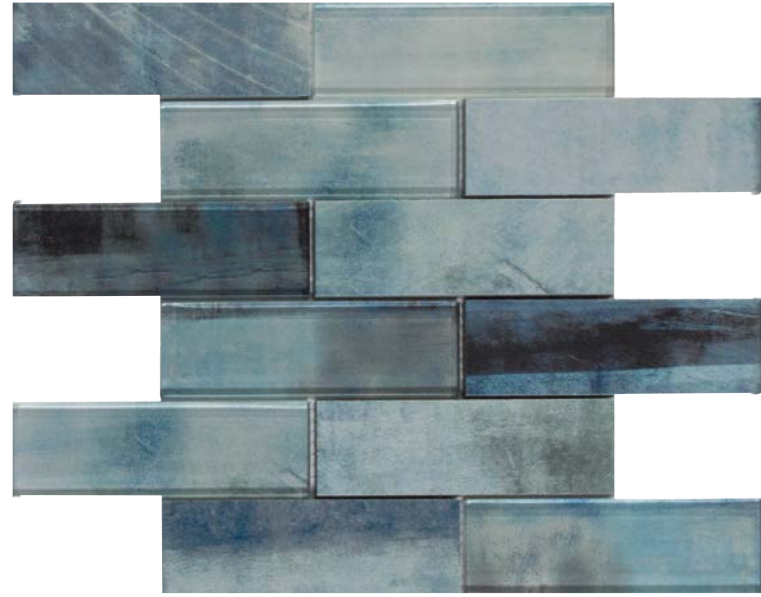

# Mosaics

Natural Stone & Glass Mosaic

✦ 8mm  **11.7"x11.7"**  
29.8x29.8 cm