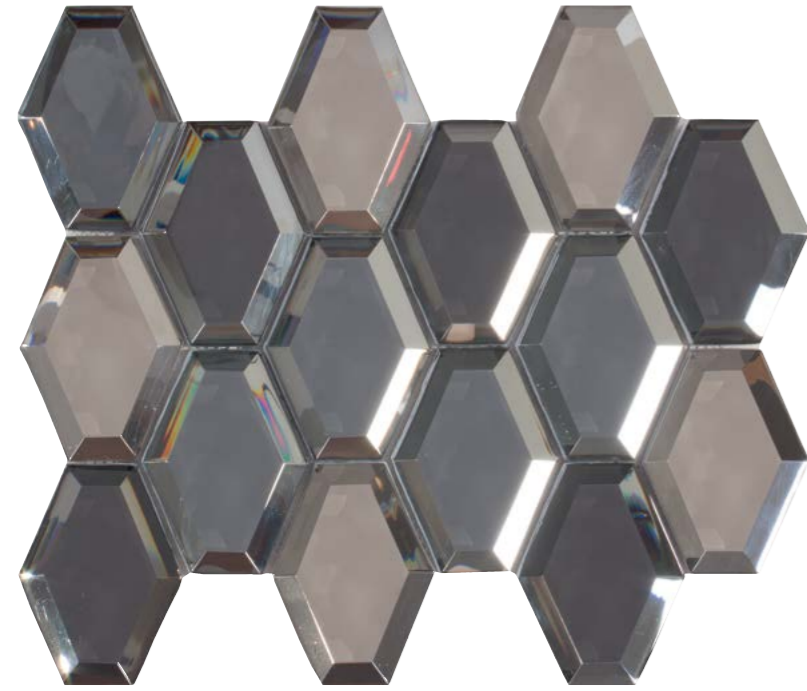

# Mosaics

Glass Mosaic

8mm  **9.8"x12.6"**  
25x32 cm