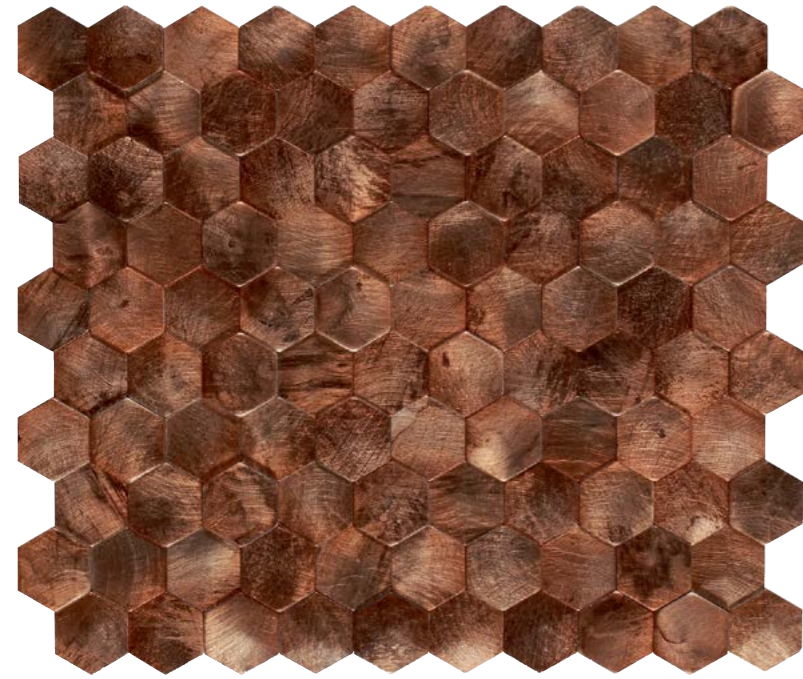

Mosaics

Glass Mosaic

✦ 6mm **11.2"x11.9"**
26x30.2 cm

Corten

10.2"x11.9"
187542

Packaging Information

Size	SF per carton	PC per carton	BX per pallet
10.2"x11.9"	137.13	14	63