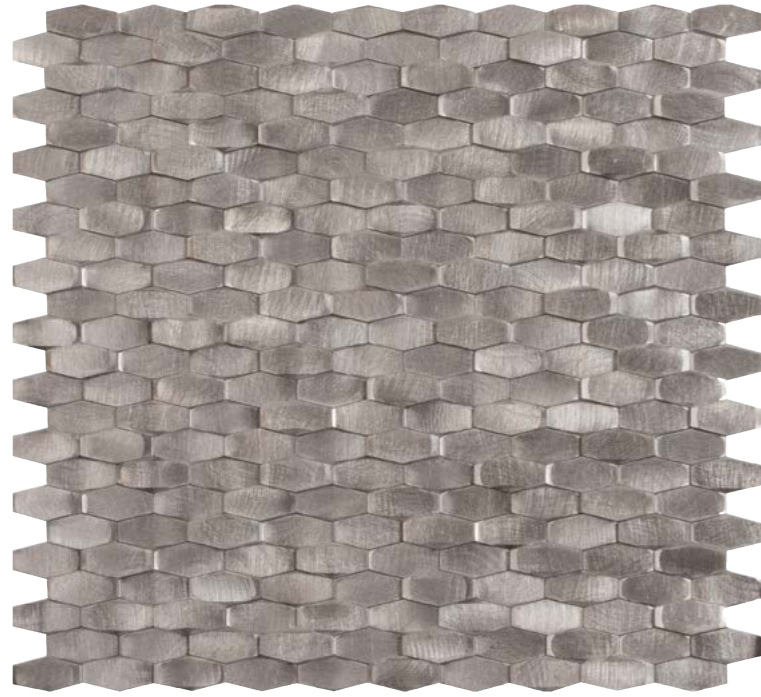

Mosaics

Metal Mosaic

✦ 5mm **11.2"x11.8"**
28.4x30 cm

11.2"x11.8"
187706