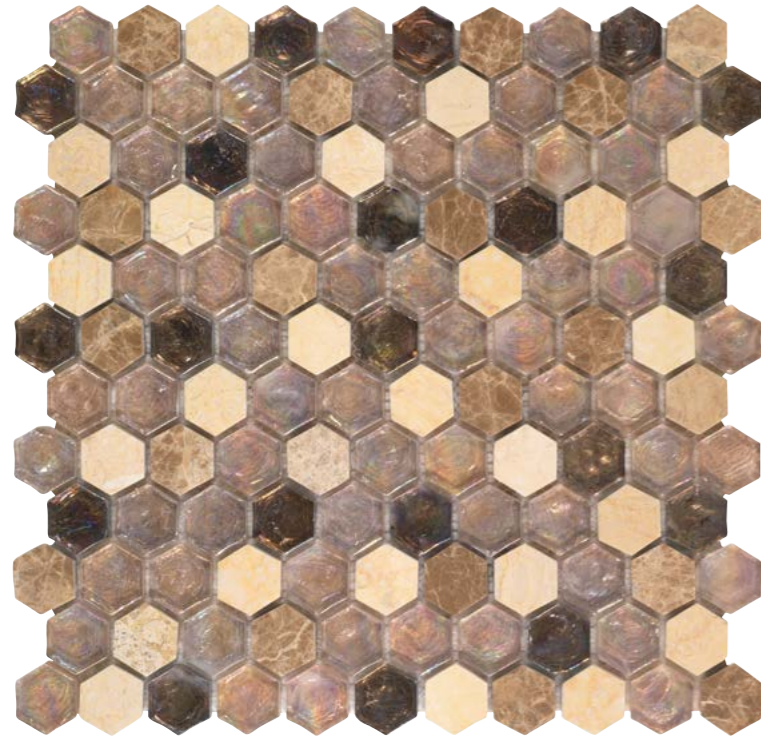

# Mosaics

Glass & Stone Mosaic

8mm  **11.4"x11.8"**  
29x30 cm