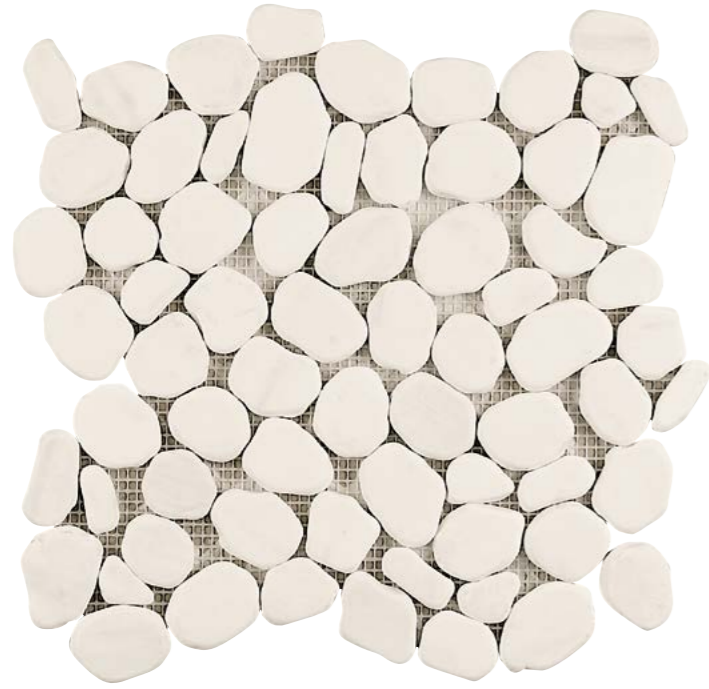

# Mosaics

Stone Mosaic

✦ 10mm  **10.2"x10.2"**  
26x26 cm