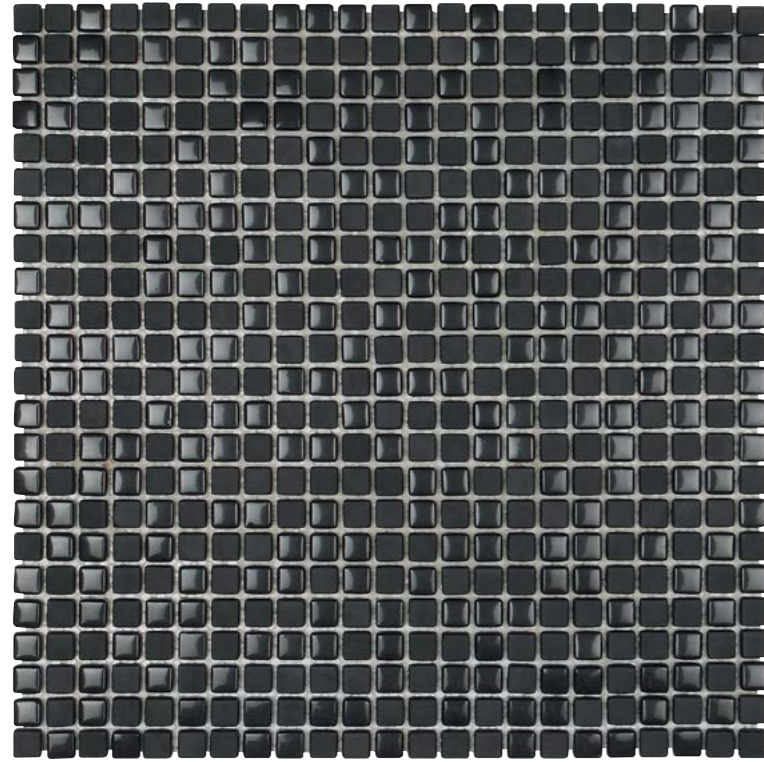

# Mosaics

Glass Mosaic

6mm  **12.3"x12.3"**  
31.3x31.3 cm